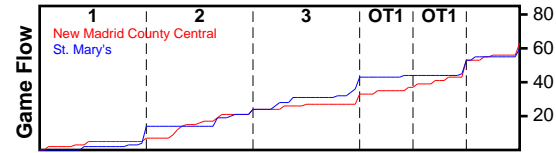

New Madrid County Central

12/27/18 New Madrid County Central at St. Mary's

	1	2	3	OT1	OT1	T
New Madrid	7	17	9	20	10	63
St. Mary's	14	10	19	10	7	60