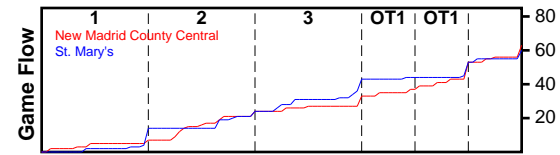

St. Mary's

12/27/18 New Madrid County Central at St. Mary's

	1	2	3	OT1	OT1	T
New Madrid	7	17	9	20	10	63
St. Mary's	14	10	19	10	7	60