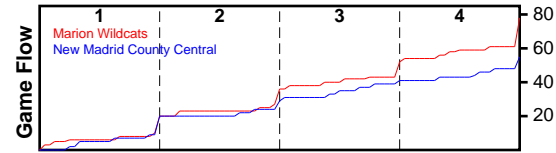

Marion Wildcats

	1	2	3	4	T
Marion Wildcats	20	16	16	26	78
New Madrid	20	9	12	14	55