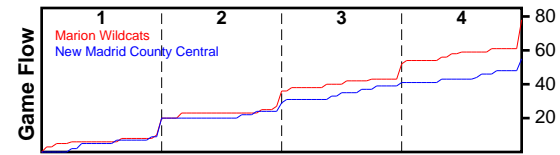

New Madrid County Central Eagles

	1	2	3	4	T
Marion Wildcats	20	16	16	26	78
New Madrid	20	9	12	14	55