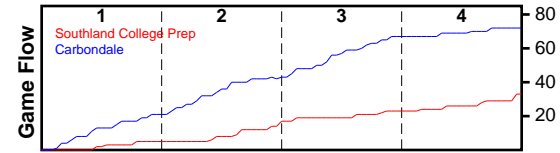

Southland College Prep

12/27/18 Southland College Prep at Carbondale

	1	2	3	4	T
Southland College	5	12	6	10	33
Carbondale	21	22	24	5	72