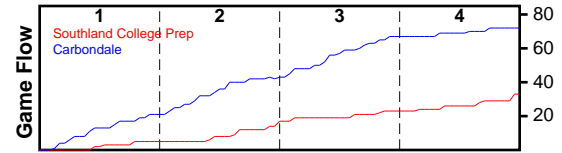

Carbondale

12/27/18 Southland College Prep at Carbondale

	1	2	3	4	T
Southland College	5	12	6	10	33
Carbondale	21	22	24	5	72